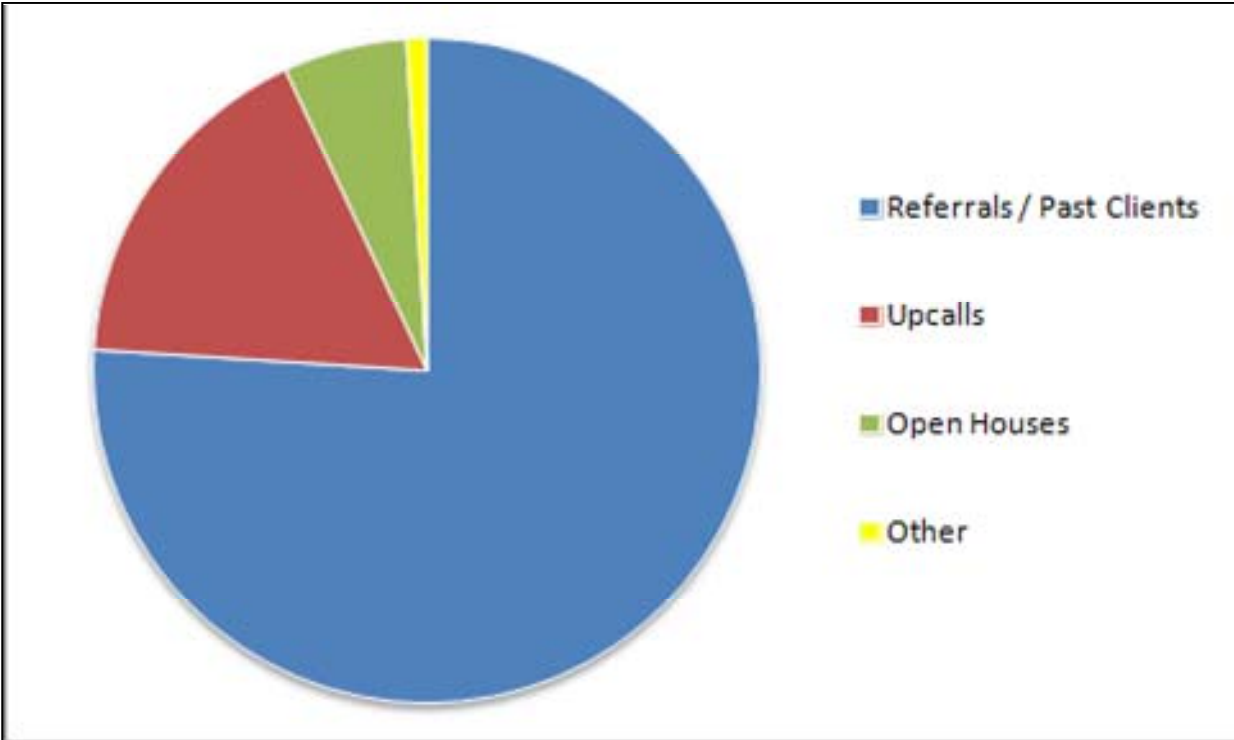

# Sources Of My Business

<u>Source</u>	<u>Percent</u>
Referrals / Past Clients	76%
Upcalls	17%
Open Houses	6%
Other	1%

**TONYA**  
THOMSEN  
ABR, CRS, e-PRO, GRI

262-901-0866  
TThomsen@RealtyExecutives.com  
BuyAndSellWithTonya.com